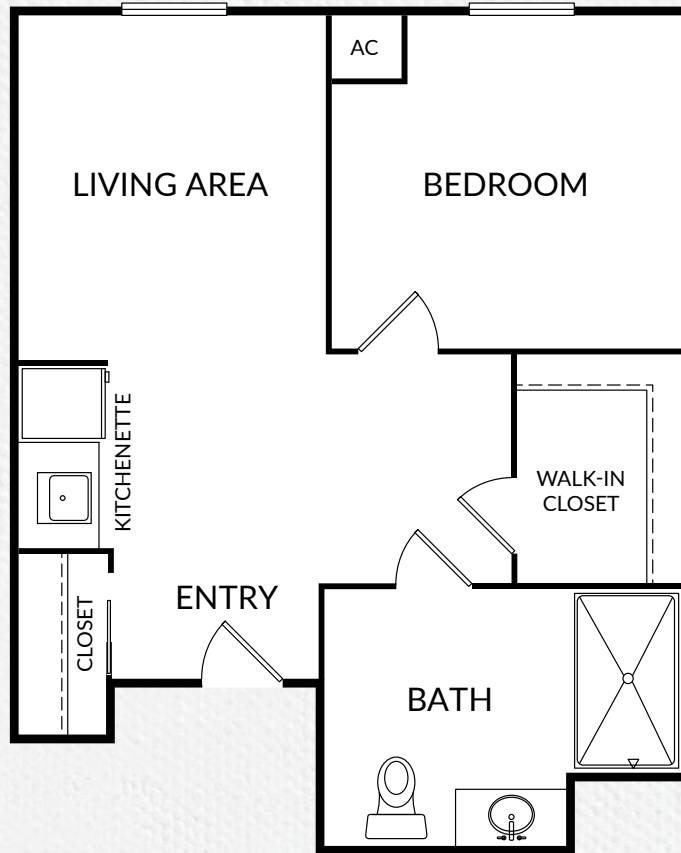

Serento Casa  
SENIOR LIVING  
by generations

# Floor Plan

## ONE BEDROOM B

APPROX. 442 SQ.FT.