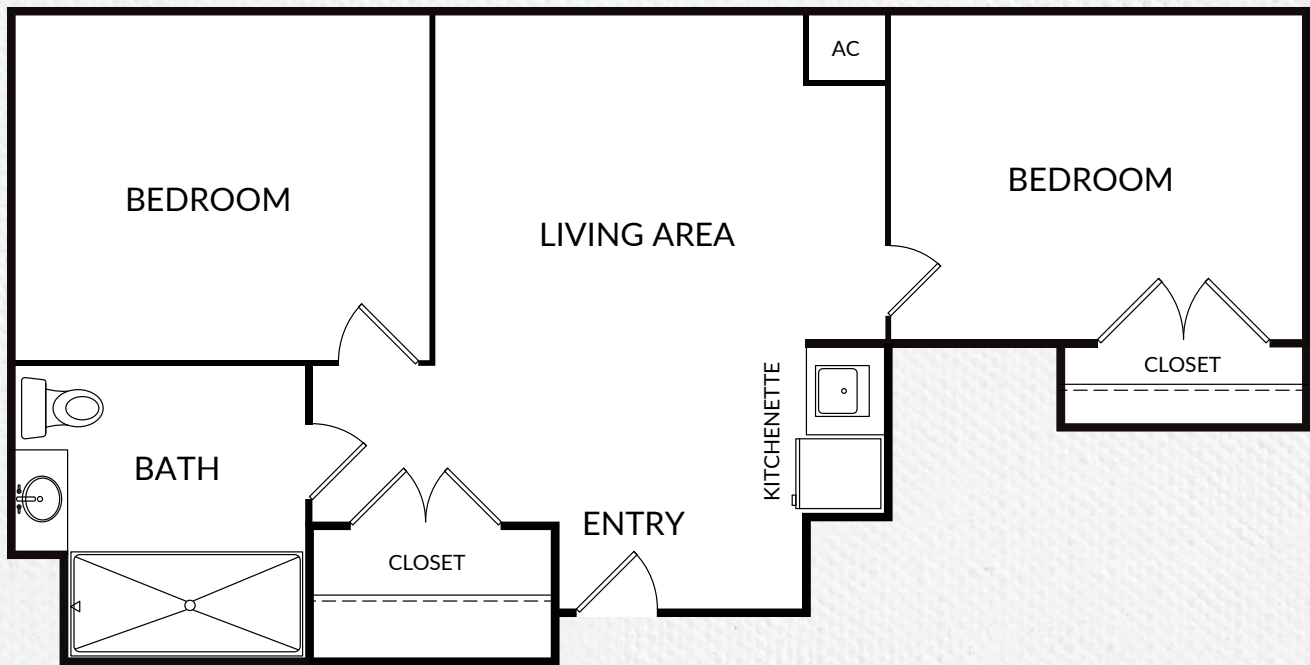

Serento Casa  
SENIOR LIVING  
by generations

## Floor Plan

## TWO BEDROOM A

APPROX. 606 SQ.FT.