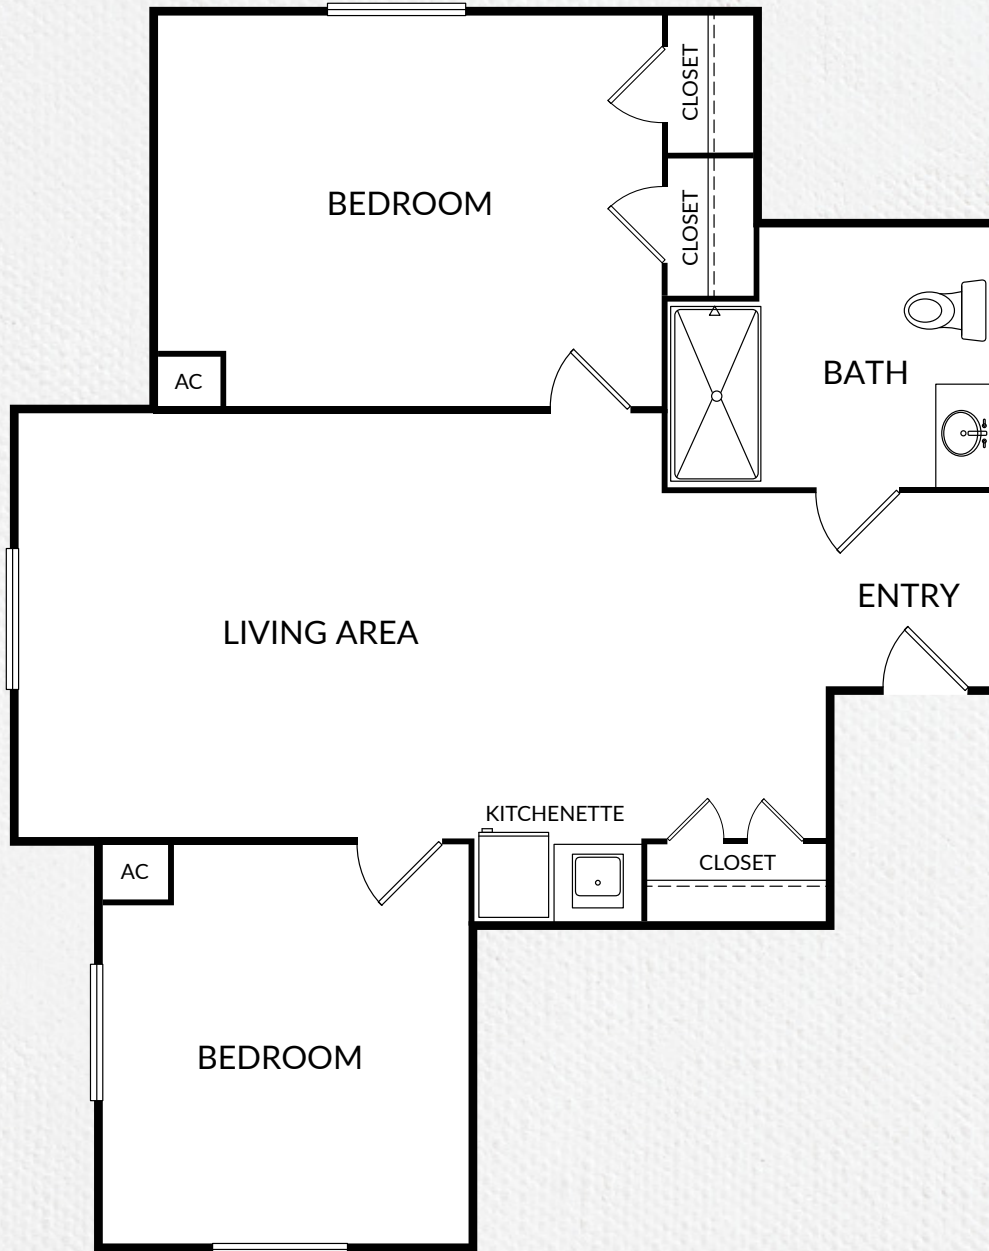

Serento Casa

SENIOR LIVING
by generations

Floor Plan

TWO BEDROOM B

APPROX. 739 SQ.FT.

1740 San Dimas Avenue, San Dimas, CA 91773 SerentoCasa.com