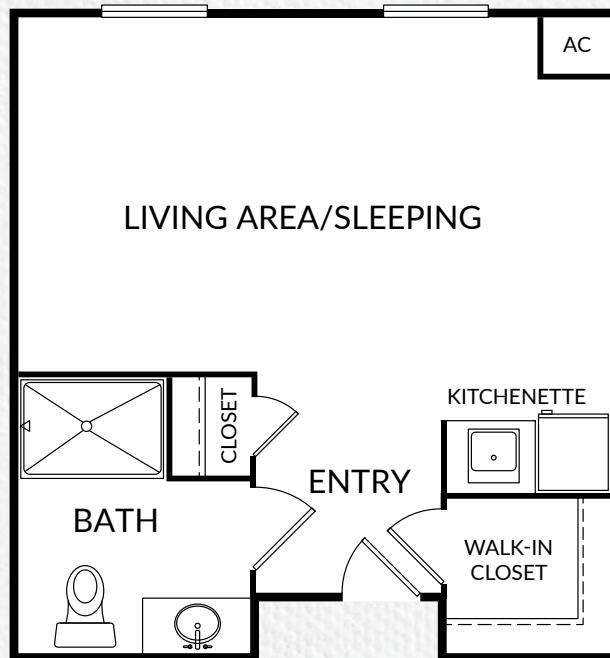

# Floor Plan

## STUDIO

APPROX. 332 SQ.FT.